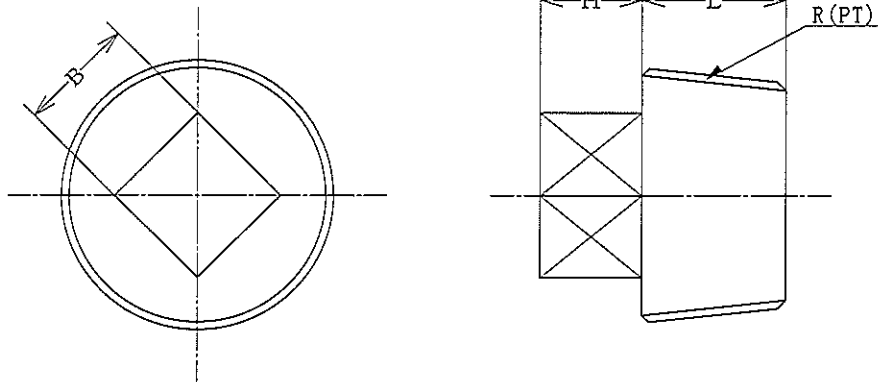

ねじ込み形四角プラグ
THREADED S. HEAD PLUGS

SPS
(PLUGS)

ステンレス用
FOR STAINLESS STEEL

S P S

UNIT : mm

NOM. SIZE		Rc (PT)	L	H	B
(A)	(B)				
8	1/4	1/4	11.0	7.0	9.0
10	3/8	3/8	12.0	9.0	12.0
15	1/2	1/2	15.0	10.0	14.0
20	3/4	3/4	17.0	11.0	17.0
25	1	1	20.0	12.0	21.0
32	1-1/4	1-1/4	22.0	13.0	23.0
40	1-1/2	1-1/2	22.0	14.0	28.0
50	2	2	26.0	15.0	33.0